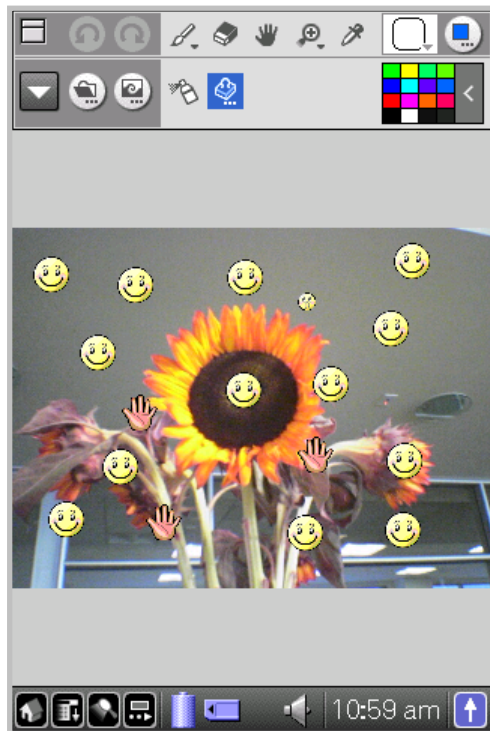

Record

Playback

Landscape Mode

CLIE Viewer (v. 1.0)

View and organize pictures, movies, hand-written memo and voice memo stored on your CLIE.

- View all of your AV files using this application.
- Launch CLIE Mail, CLIE Album, Photo Editor, Photo Stand from app.

CLIE Viewer

Photo Editor (v. 1.0)

Add fun graphics and handwritten memo to customize your favorite pictures.

- Compatible with PGP (still picture format for CLIE) and DCF (digital camera).
- Canvas size up to 640 x 480 pixels.
- Attach personalized pictures to email using CLIE Mail application.

Edit Photo

Attach to email

CLIE Album (v. 1.0)

Compile your favorite pictures and create a personal photo album.

New Features:

- 2 album templates to choose from.
- Insert comments (title/date/memo) to the photos to personalize your album.
- Select a photo album when using CLIE Camera to save images automatically in your album.