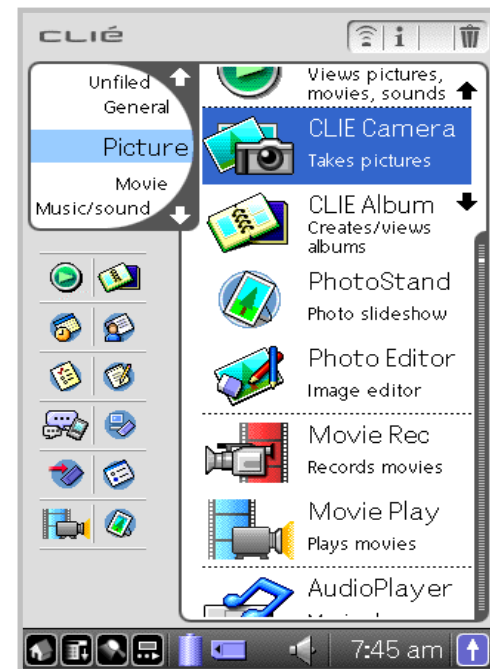

CLIE Launcher

New user interface for CLIE allowing easy access to your favorite applications.

- Categorize applications into groups.
- Create short cut for your favorite applications.
- Displays description of each application.
- Drag & Drop to delete and move applications on the screen.

New UI Mode