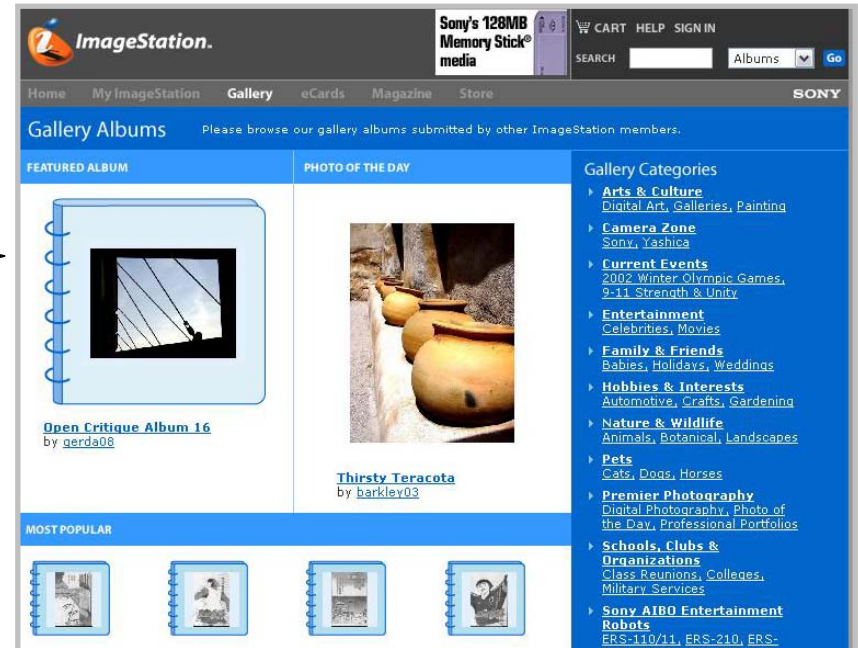

Create Albums

Open

View and label images

CLIE Memo (v. 1.0)

Take memo by writing directly on the screen.

- Organize your notes into 'notebook' and 'category'.
- Beam your notes to other CLIEs with CLIE Memo.

*Beam your notes
to other CLIEs*

Wireless Communication

Establish connection with the wireless network to do the following.....

Browse the web

Send and receive email

Synchronize over the air

Link To ImageStation

Upload your favorite pictures to ImageStation from CLIE.

Upload

- 1) Download Image Upload Utility software.
- 2) After taking pictures with CLIE Camera, select the image for upload.
- 3) Attached image to email using CLIE Mail application.
- 4) After synchronizing CLIE Mail with your PC, the image will be sent to ImageStation.
- 5) The image will be uploaded automatically.