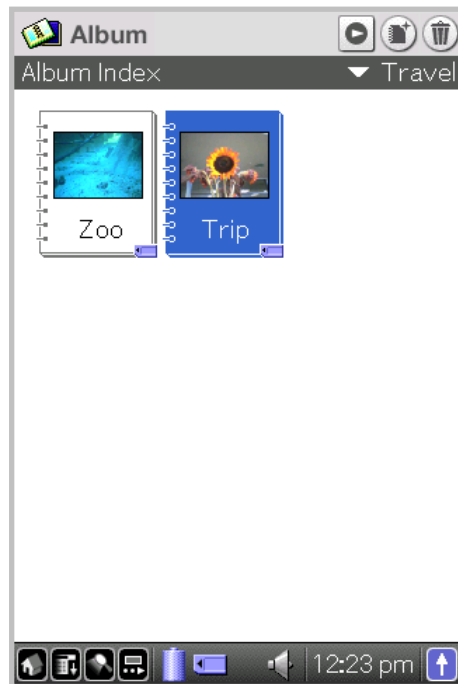

Edit Photo

Attach to email

CLIE Album (v. 1.0)

Compile your favorite pictures and create a personal photo album.

New Features:

- 2 album templates to choose from.
- Insert comments (title/date/memo) to the photos to personalize your album.
- Select a photo album when using CLIE Camera to save images automatically in your album.

Create Albums

Open

View and label images

CLIE Memo (v. 1.0)

Take memo by writing directly on the screen.

- Organize your notes into 'notebook' and 'category'.
- Beam your notes to other CLIEs with CLIE Memo.