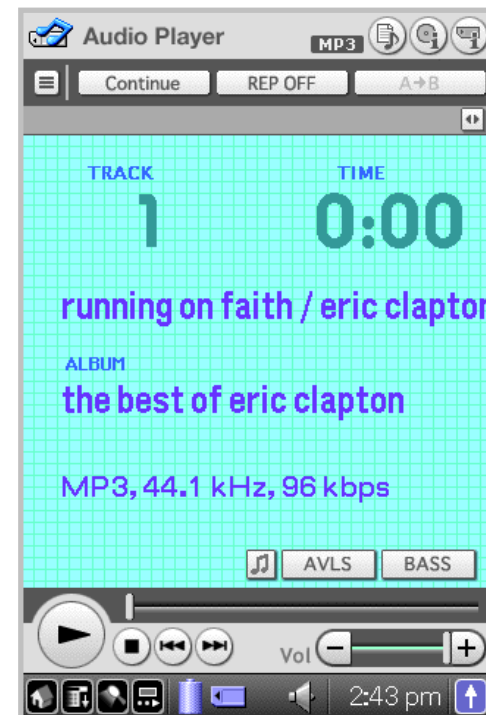

CLIE Audio Player