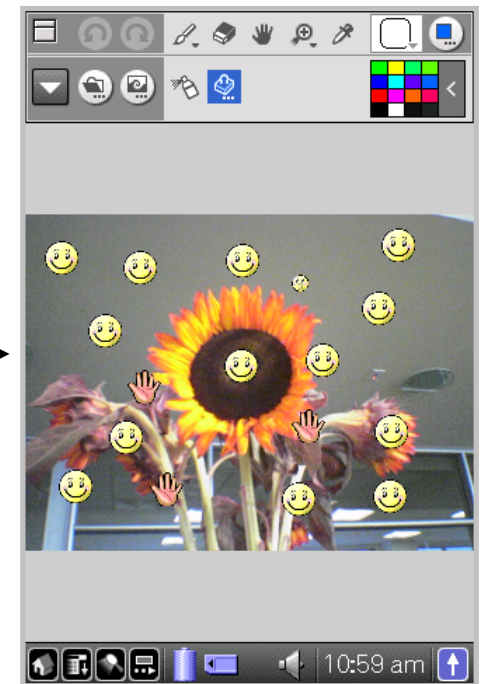

New

To Do ▼ All

- 1 Pickup laundry
- 2 Drop off documents
- 3 Visit factory
- 4 Soccer practice
- 4 Grocery shopping

New Details... Show...

CLIE Camera (v. 2.0)

Capture digital still images using built-in camera.

New Feature:

- Improved resolution (VGA: 640 x 480 pixels).
- Digital zoom (x 2).
- Thumbnail photo viewer.

Capture

CLIE Camera

View

CLIE Viewer

Edit

Photo Editor

Improved Resolution

PEG-NX70V has built-in camera with VGA (310K pixels) resolution.

640 x 480 (VGA)

320 x 240

Movie Recorder (v. 1.0)

Capture movies using built-in camera.

- Record MPEG4 movies on Memory Stick media. (Approx. 2MB/min.)
- Attach movie files to email using CLIE Mail.
- Use Movie Player (v. 1.0) to playback both MPEG4 and MPEG1 movies.
- Use the supplied remote control to playback movies.
- Video size: 160 x 112 (record), 320 x 240 (playback)

Record

Playback

Landscape Mode

CLIE Viewer (v. 1.0)

View and organize pictures, movies, hand-written memo and voice memo stored on your CLIE.

- View all of your AV files using this application.
- Launch CLIE Mail, CLIE Album, Photo Editor, Photo Stand from app.