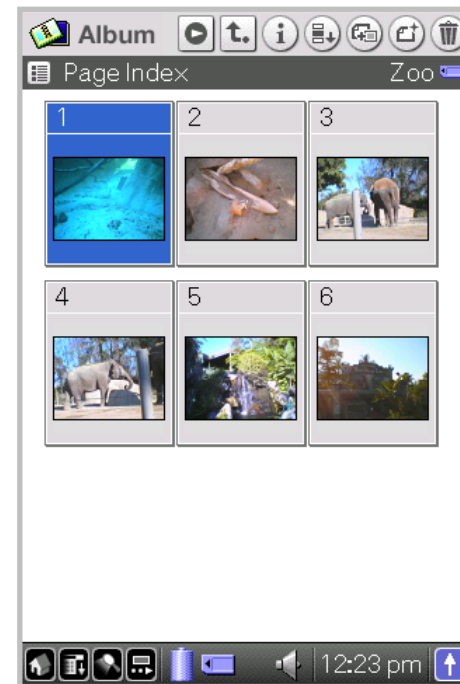

Record

Playback

Landscape Mode

CLIE Viewer (v. 1.0)

View and organize pictures, movies, hand-written memo and voice memo stored on your CLIE.

- View all of your AV files using this application.
- Launch CLIE Mail, CLIE Album, Photo Editor, Photo Stand from app.

CLIE Viewer

Photo Editor (v. 1.0)

Add fun graphics and handwritten memo to customize your favorite pictures.

- Compatible with PGP (still picture format for CLIE) and DCF (digital camera).
- Canvas size up to 640 x 480 pixels.
- Attach personalized pictures to email using CLIE Mail application.

Edit Photo

Attach to email

CLIE Album (v. 1.0)

Compile your favorite pictures and create a personal photo album.

New Features:

- 2 album templates to choose from.
- Insert comments (title/date/memo) to the photos to personalize your album.
- Select a photo album when using CLIE Camera to save images automatically in your album.

Create Albums

Open

View and label images

CLIE Memo (v. 1.0)

Take memo by writing directly on the screen.

- Organize your notes into 'notebook' and 'category'.
- Beam your notes to other CLIEs with CLIE Memo.