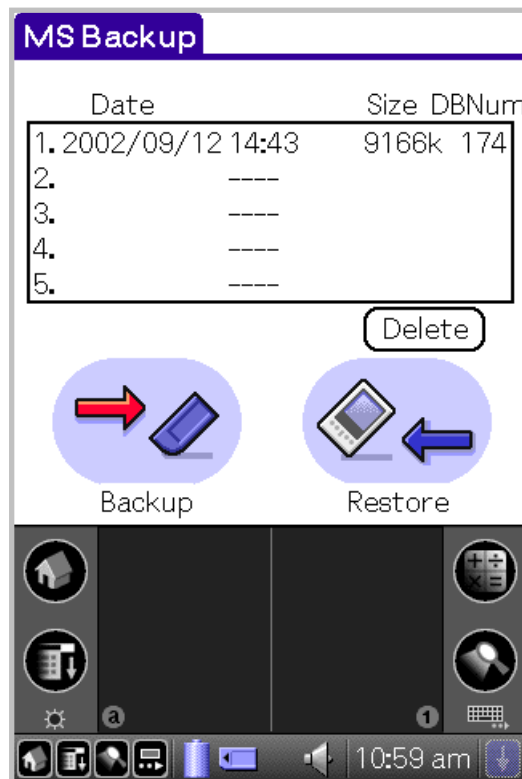

CLIE Mail (v.2.0)

Email application designed for CLIE handhelds.

New Features

- 320 x 480 pixel mode.
- Attach voice, movie and image files to email.
- Synchronize emails with mail application on PC (ex. Outlook/Outlook Express).
- Manage multiple email accounts using POP3/SMTP.
- Receive and view mail attachments (ex. JPEG).

Receive emails

Attach Images

Memory Stick Utility Applications

Utility applications to make the most use out of Memory Stick media.

- MS Backup: Backup all your data to Memory Stick media with a click.
- CLIE Files: View and organize all the data stored on RAM and Memory Stick.
- MS Import/Export: Use your CLIE as external storage device.

Voice Recorder

Record voice memo using built-in microphone.

- Record voice memo on internal memory or Memory Stick media.
- Use the recorded voice memo as your alarm sound.
- Beam or attach your voice memo to email using CLIE Mail.
- Recording time: Approx. 535 min on 128MB MS in LP mode. (8 kHz sampling freq.)