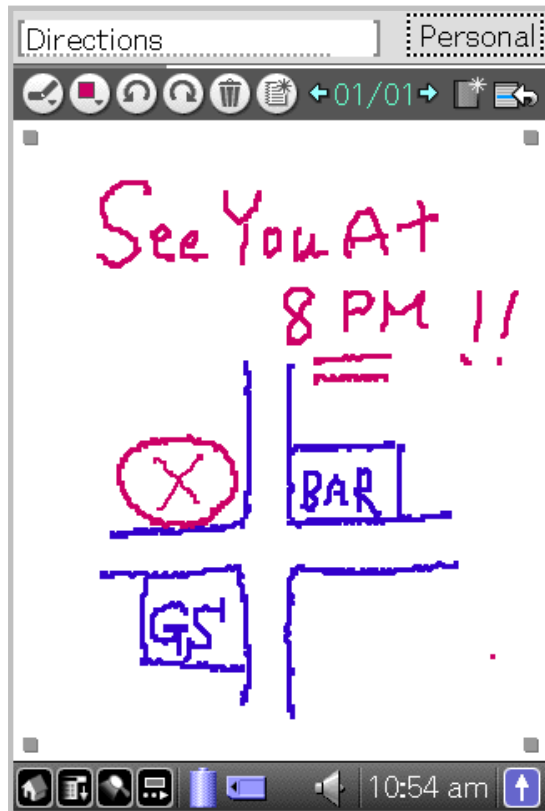

Create Albums

Open

View and label images

CLIE Memo (v. 1.0)

Take memo by writing directly on the screen.

- Organize your notes into 'notebook' and 'category'.
- Beam your notes to other CLIEs with CLIE Memo.