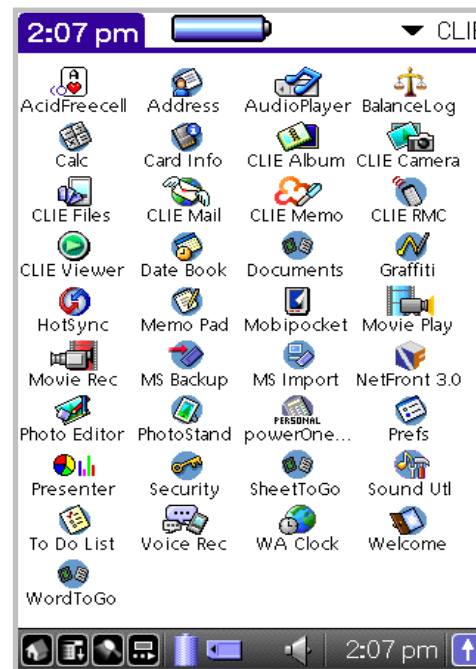

Hi-Res Mode