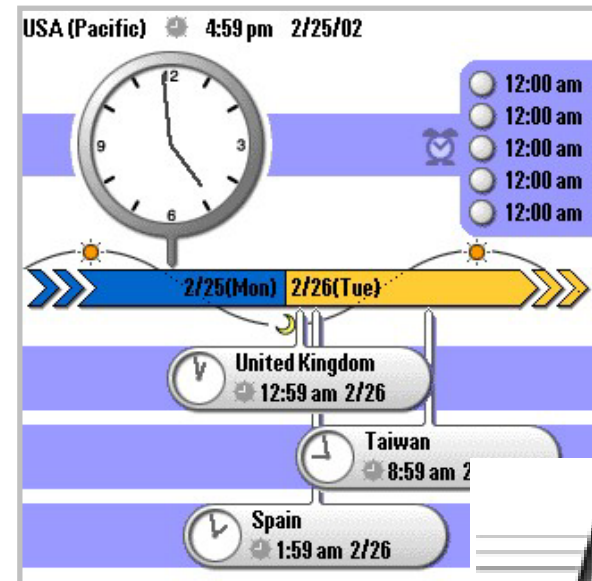

Using the
recorded
sound as
your alarm