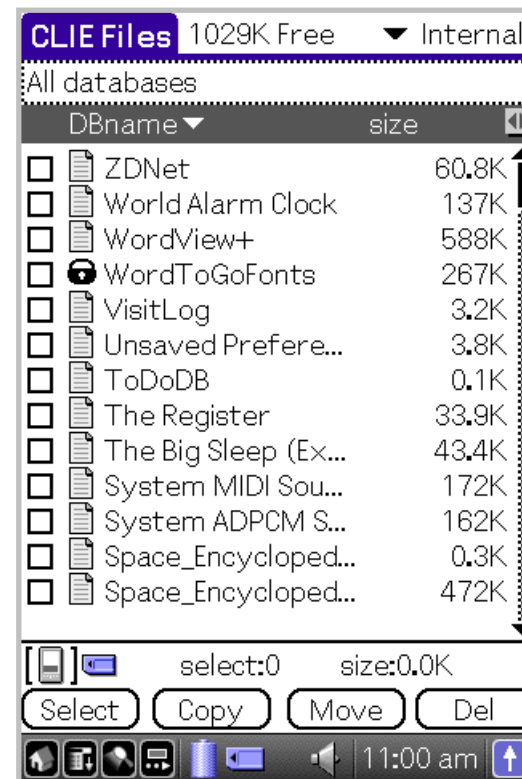

Receive emails

Attach Images

Memory Stick Utility Applications

Utility applications to make the most use out of Memory Stick media.

- MS Backup: Backup all your data to Memory Stick media with a click.
- CLIE Files: View and organize all the data stored on RAM and Memory Stick.
- MS Import/Export: Use your CLIE as external storage device.