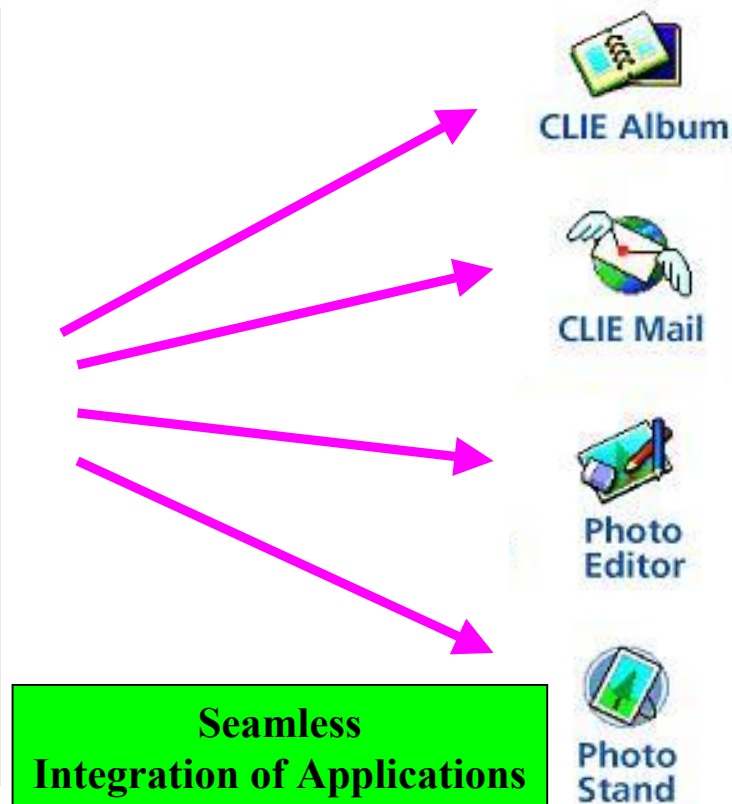

Record

Playback

Landscape Mode

CLIE Viewer (v. 1.0)

View and organize pictures, movies, hand-written memo and voice memo stored on your CLIE.

- View all of your AV files using this application.
- Launch CLIE Mail, CLIE Album, Photo Editor, Photo Stand from app.

CLIE Viewer

Photo Editor (v. 1.0)

Add fun graphics and handwritten memo to customize your favorite pictures.

- Compatible with PGP (still picture format for CLIE) and DCF (digital camera).
- Canvas size up to 640 x 480 pixels.
- Attach personalized pictures to email using CLIE Mail application.

Edit Photo

Attach to email

CLIE Album (v. 1.0)

Compile your favorite pictures and create a personal photo album.

New Features:

- 2 album templates to choose from.
- Insert comments (title/date/memo) to the photos to personalize your album.
- Select a photo album when using CLIE Camera to save images automatically in your album.