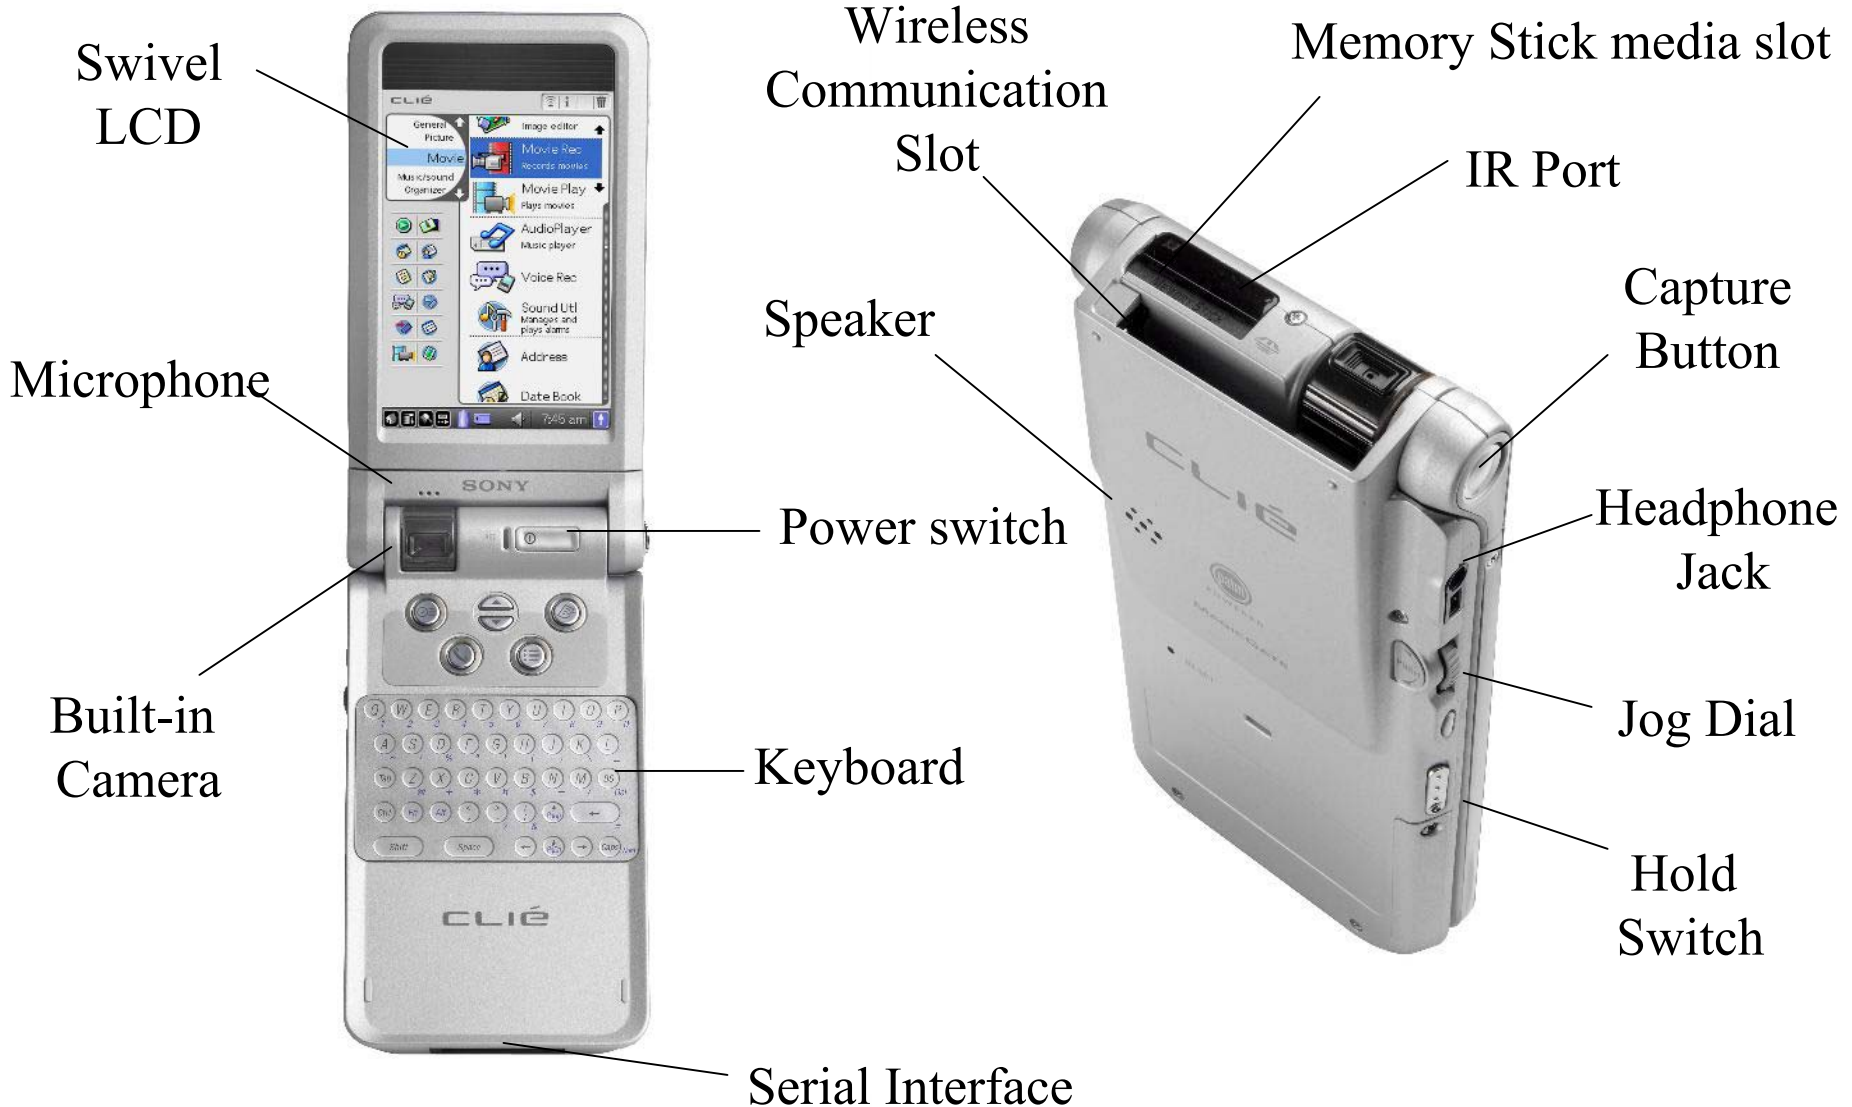

PEG-NX70V

clié

- CONFIDENTIAL INFORMTION -

PEG-NX70V Key Features

Model Name: PEG-NX70V
Announcement: October 2, 2002
Retail Available: Early November
SPPG: \$599.99

Features:

- Palm OS v.5
- 200 MHz CPU
- Built-in camera (310K pixels)
- MPEG-4 video recording/playback
- Hi-res TFT color screen (320 x 480)
- Wireless expansion slot
- 16 MB RAM
- Voice recorder
- New User Interface (Launcher)
- Built-in keyboard
- Built-in MP3 player
- Swivel LCD design

PEG-NX70V Key Hardware Features

Key Features

1) Palm OS® Software (v.5.0) NEW!

PEG-NX70V and PEG-NX60 will be offered with the latest Palm OS v. 5.0.*¹ The new OS offers enhanced PIM applications in addition to support for faster ARM®-compliant CPU to provide exceptional overall performance. Most of the existing applications developed for previous versions of the Palm OS will be compatible with Palm OS v.5.0.

2) Built-in Digital Camera (310,000 effective pixels) (PEG-NX70V only) NEW!

PEG-NX70V comes equipped with a built-in digital camera for taking **digital pictures and video**. Resolution for still image has been improved to 640 x 480 pixels (VGA) with an option to save the images on Memory Stick media*² in JPEG format. Furthermore, PEG-NX70V will record and playback video (MPEG-4) and store it on Memory Stick media*².

3) Faster Processor NEW!

The new CLIE handheld runs on the ARM-compliant **200 MHz CPU** for enhanced overall performance and exceptional multimedia experience.

4) Wireless Communication Slot NEW!

PEG-NX70V and PEG-NX60 will be equipped with a wireless communication slot for adding optional wireless LAN (802.11b) card.*³ Browse the web, check emails and synchronize data wirelessly with your PC via wireless local area network (LAN access point sold separately & internet service provider required)